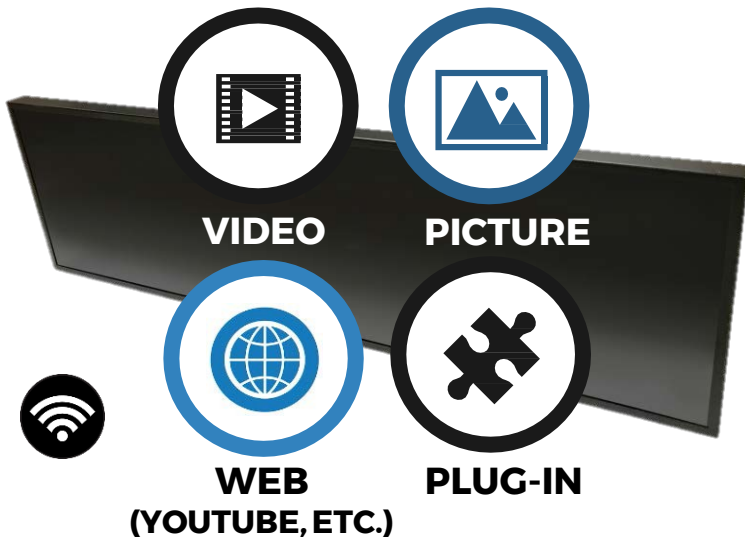

LOCAL CONTROL

SUPPORTS VARIOUS LOCAL INPUTS
(I.E. USB, MICRO-SD, HDMI)

LOCAL LIVE SYNC

SYNC MULTIPLE DISPLAYS
BY HDMI-OUT & HDMI-IN

UNIQUE
EYE CATCHING
BAR-RESOLUTION

REMOTE MANAGEMENT VIA ICM

USER - LCD BAR DISPLAYS

USER - WEBSITE BROWSER

LCD bar displays have built-in ICM cloud control system. Power on, connect wi-fi, then just control by the ICM browser.

LCD bar displays link automatically to the ICM cloud server. Users can login & remote control devices anytime anywhere via the internet.

ICM CLOUD SERVER

CONTROL REMOTELY AT: <https://cms.goldfame.com/>

**ICM
CLOUD DRIVE**

**BROADCASTING
LAYOUT DESIGN**

What is ICM cloud server?
ICM cloud server enables a user to upload media and arrange it in A layout which is then scheduled to one or more LCD bar displays.

客戶端 - 網頁瀏覽器

所有ICM顯示器都內置ICM應用程式。插電、連接Wi-Fi、然後由ICM瀏覽器控制播放。

ICM顯示器自動鏈接至ICM伺服器，用戶可以通過互聯網登入並隨時隨地遠程控制您的所有LCD顯示器。

ICM 伺服器

遠程連接網址: <https://cms.goldfame.com/>

ICM
雲端硬碟

播放
佈局設計

什麼是ICM伺服器?